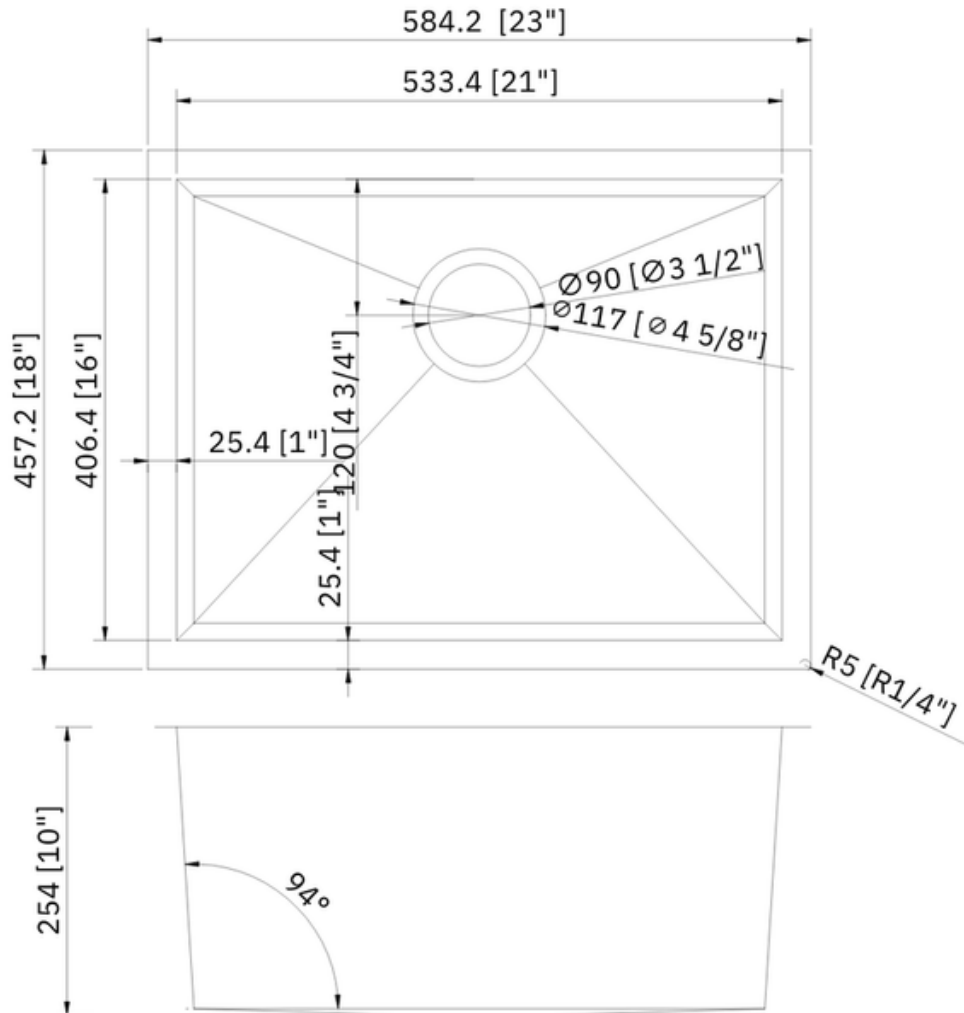

PL-HA108 R0

Handmade Series
Stainless Steel Sink

Features

- Single Bowl
- Handcrafted Corners
- Fitted Sound Deadening Pads
- Creases at the Bottom
Promote Quick Draining
- Deep 10" Bowl Depth

Material

- 16-Gauge Stainless Steel
- 18-Gauge Stainless Steel

Installation

- Undermount

6140 Ulmerton Road Clearwater, FL 33760

Phone: (727) 388-9895

Fax: (727) 362-1281

For the most current Specification Sheet, go to www.pelicansinks.com

Technical Information

All product dimensions are nominal
 Exterior Measurements: 23" x 18" x 10"
 Interior Measurements: 21" x 16" x 10"
 Bowl Configuration: Single